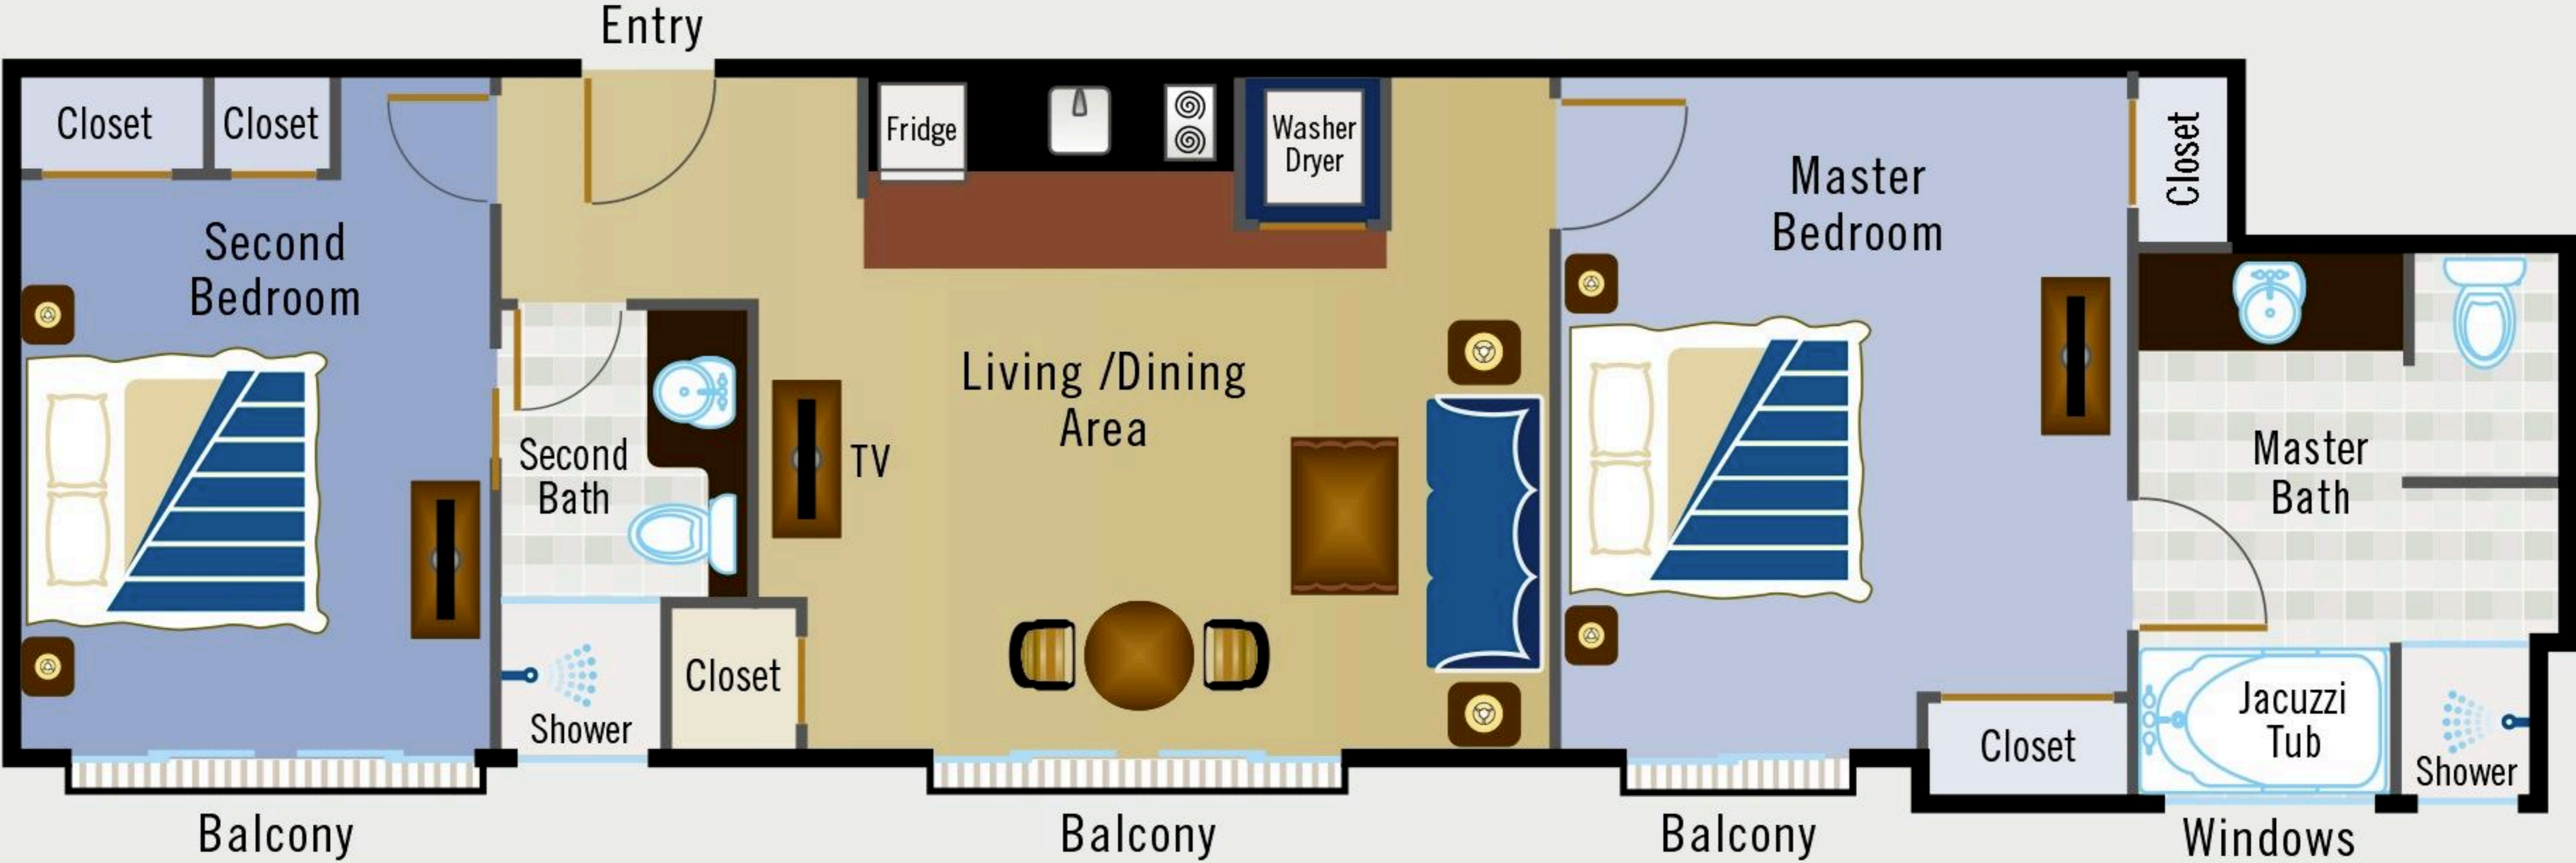

Two King Bedroom, Two Bath Beach-View Suite

950 - 1,000 Square Feet

VIEWS OF NEWPORT BEACH