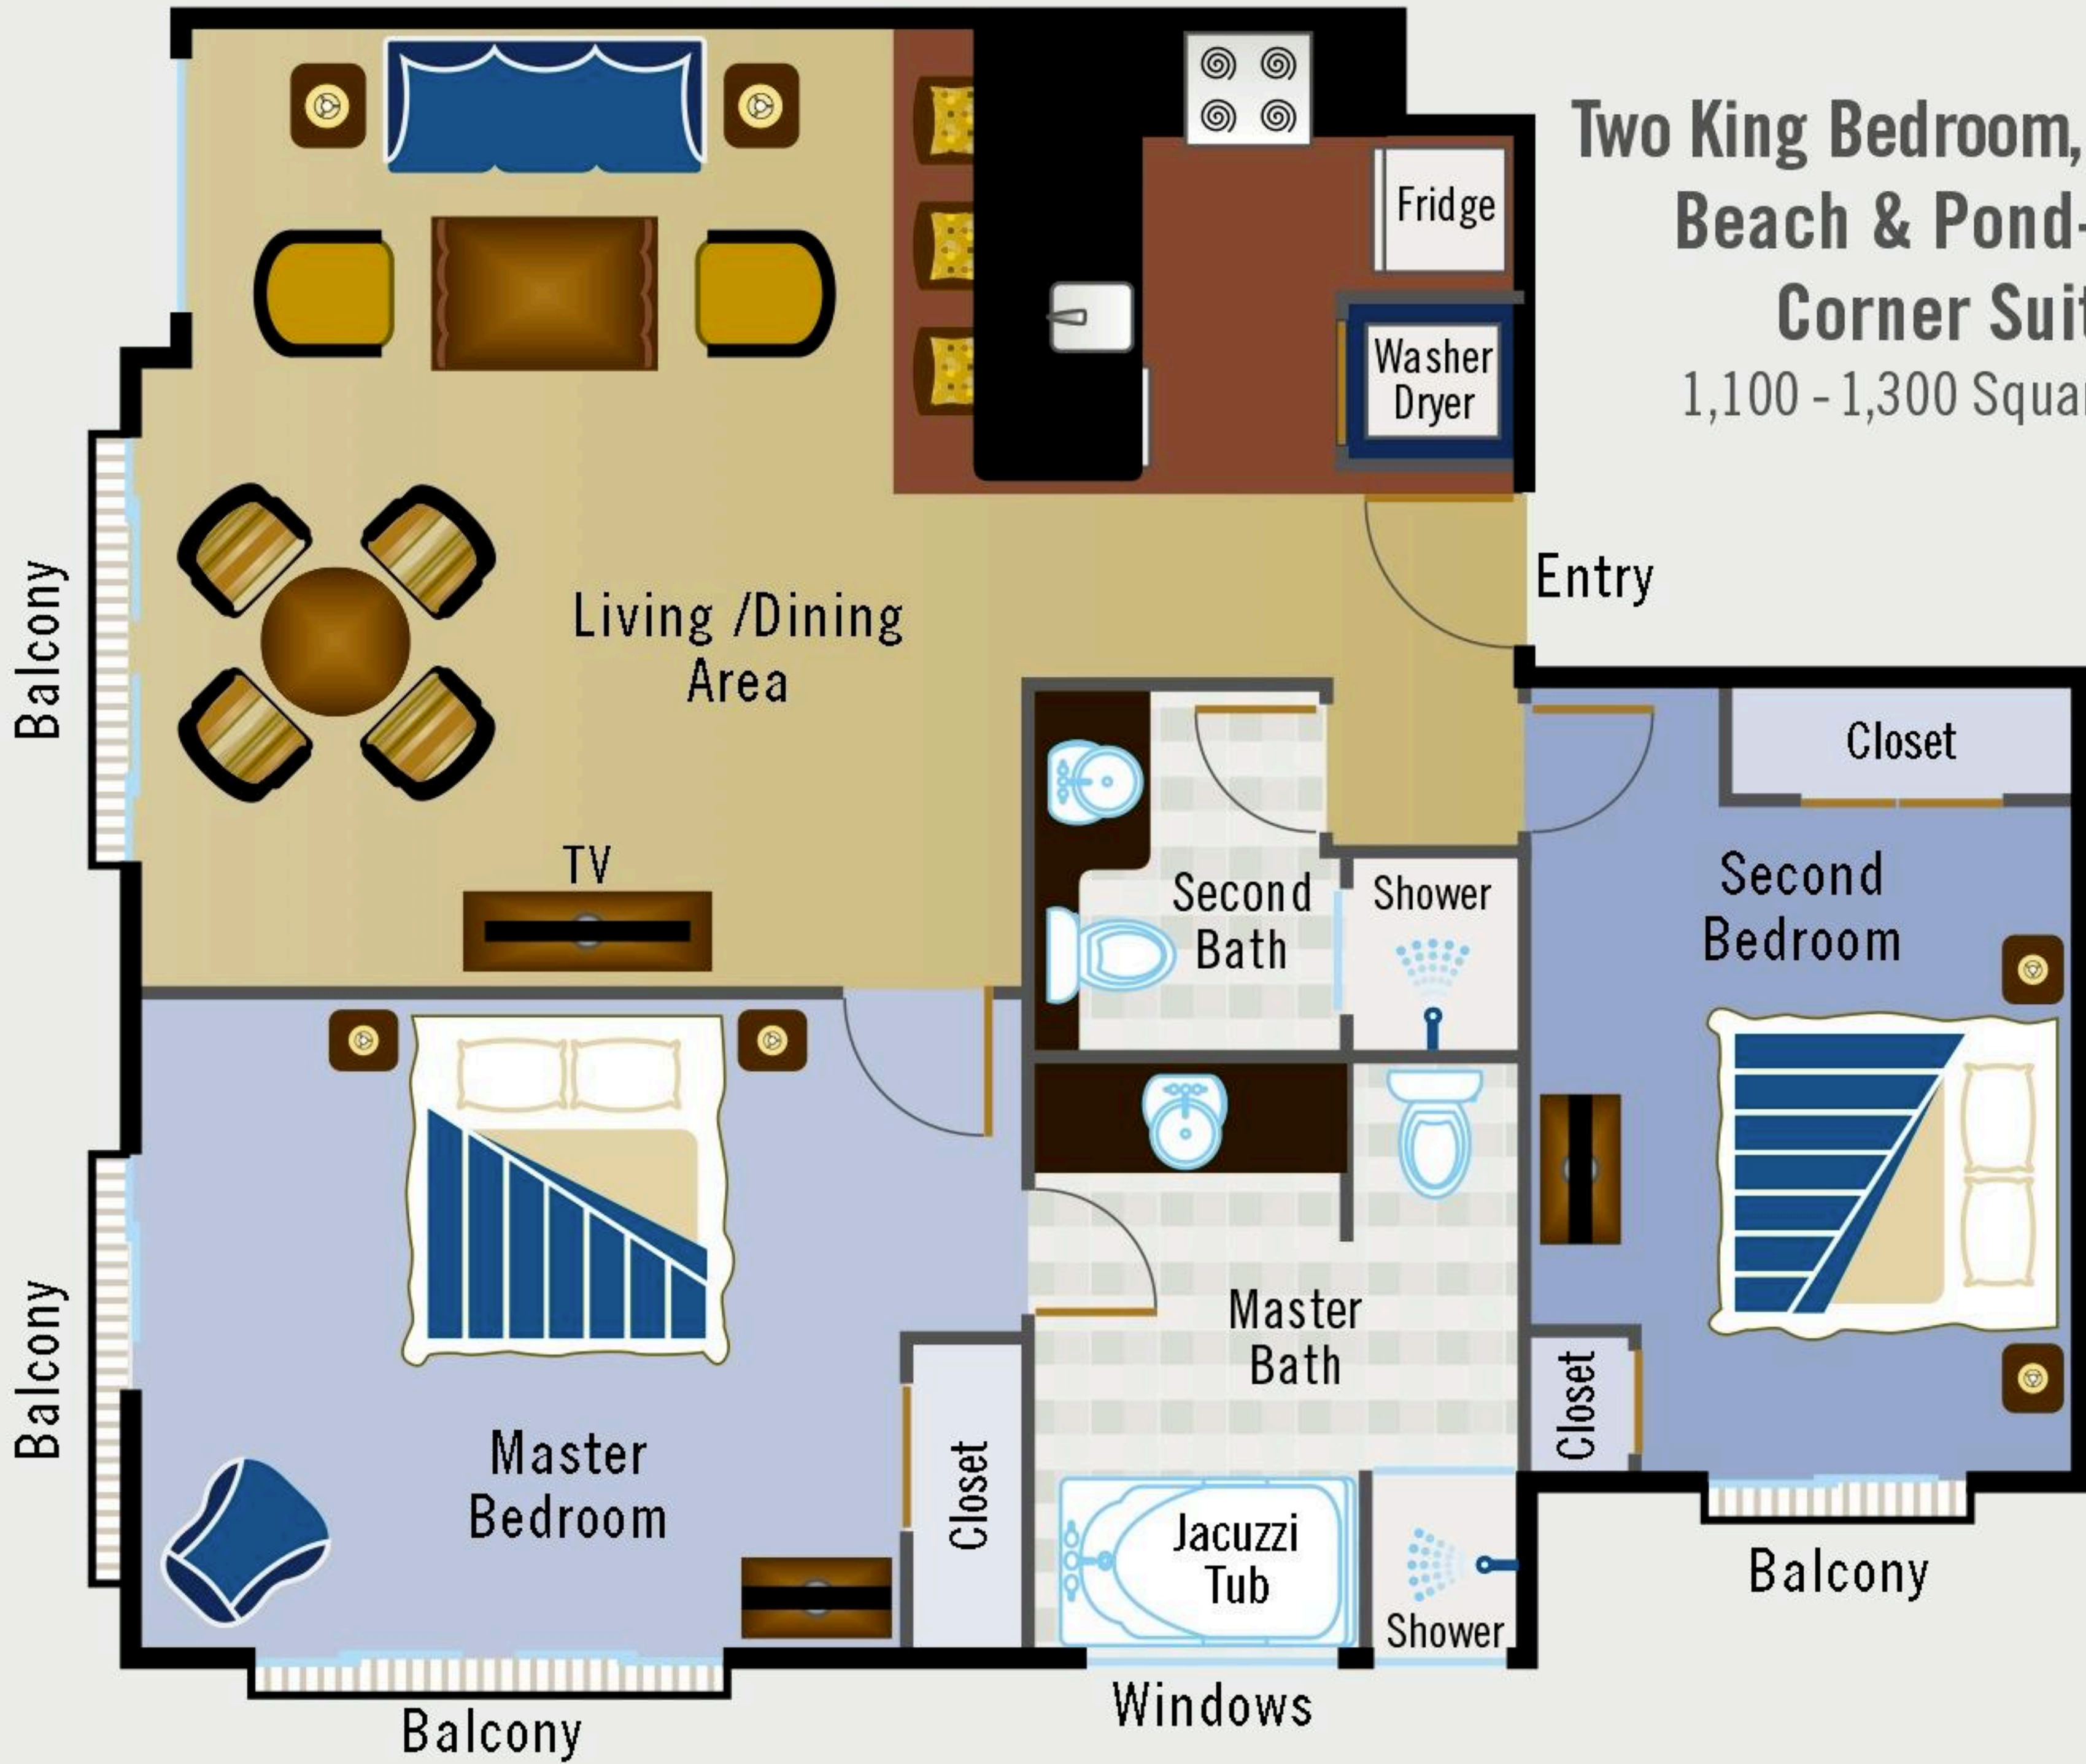

VIEWS OF NEWPORT POND

**Two King Bedroom, Two Bath**  
**Beach & Pond-View**  
**Corner Suite**  
1,100 - 1,300 Square Feet

VIEWS OF NEWPORT BEACH