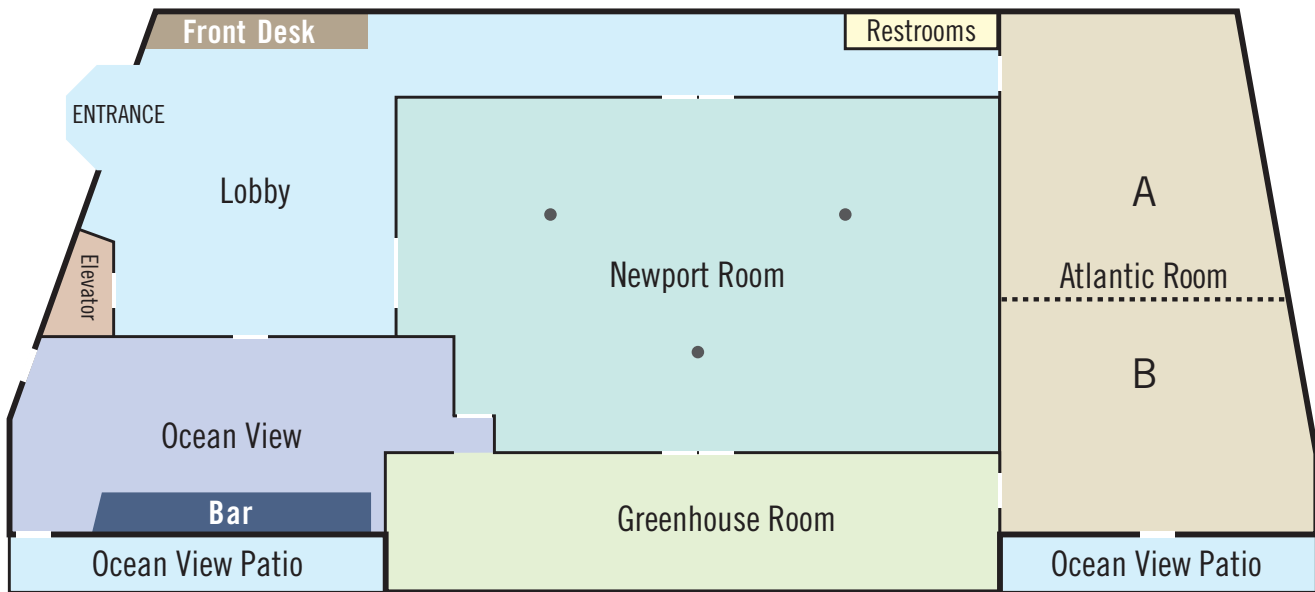

## HISTORIC HOTEL

	Sq. Feet	Theater	Classroom	Banquet	Reception
Newport Room	1,800	100	50	100	150
Greenhouse Room	700	—	—	40	60
Atlantic Room	1,800	100	50	120	150
Atlantic A	875	50	25	50	70
Atlantic B	925	50	25	60	80