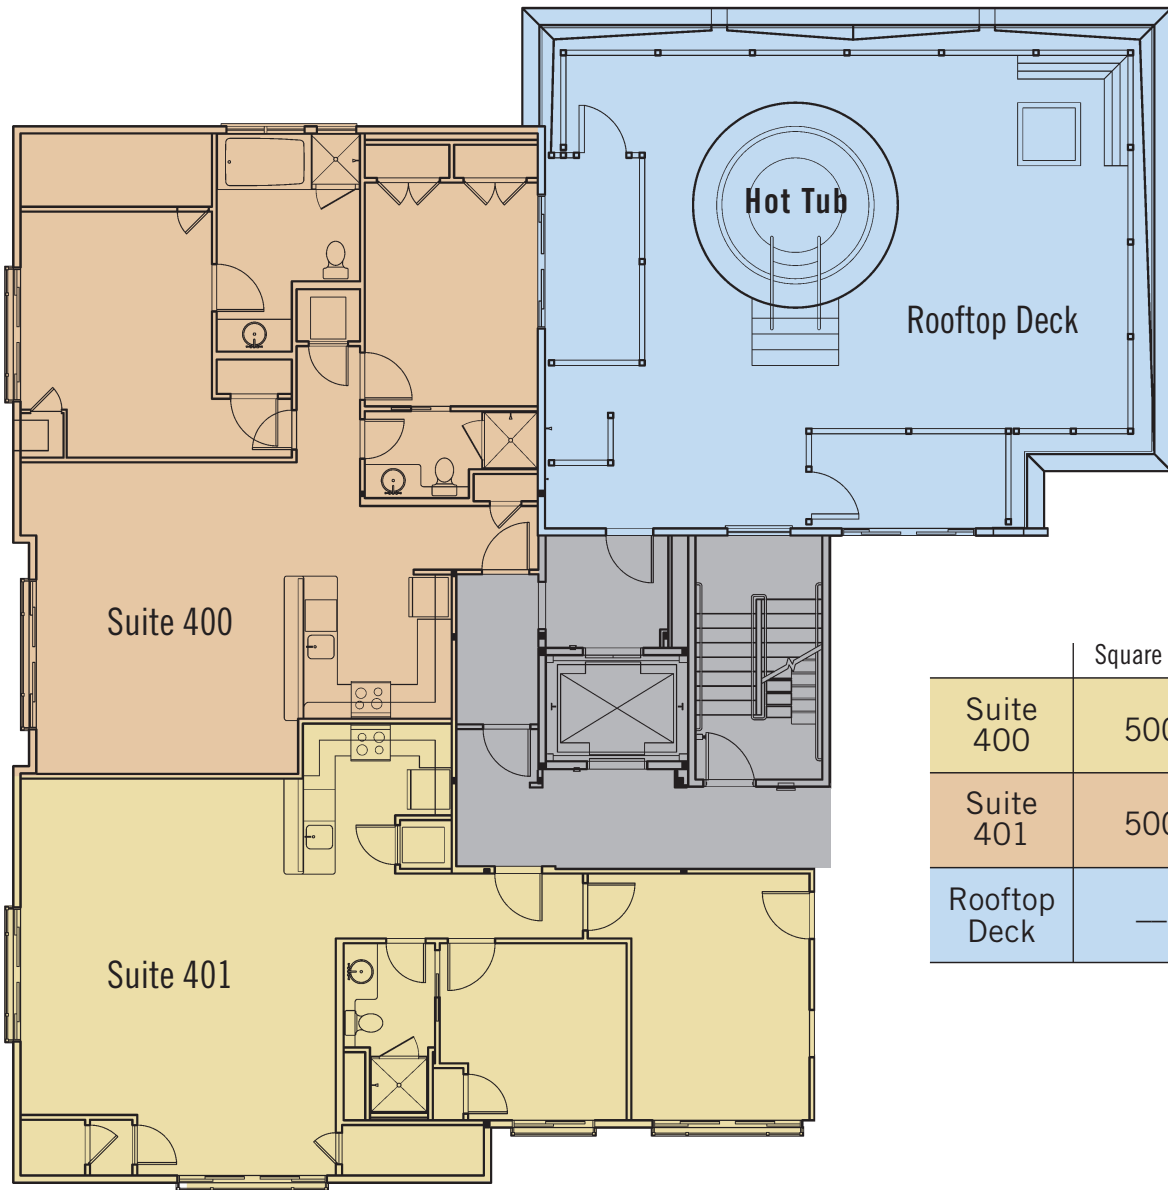

Square Feet	Reception
Suite 400	500	25
Suite 401	500	25
Rooftop Deck	—	25

PHONE: (401) 846-0310   RESERVATIONS: (800) 786-0310

EMAIL: sales@newportbeachhotelsuites.com

WEB: www.newportbeachhotelsuites.com

Corner Memorial Boulevard & Wave Avenue, Newport, Rhode Island 02840