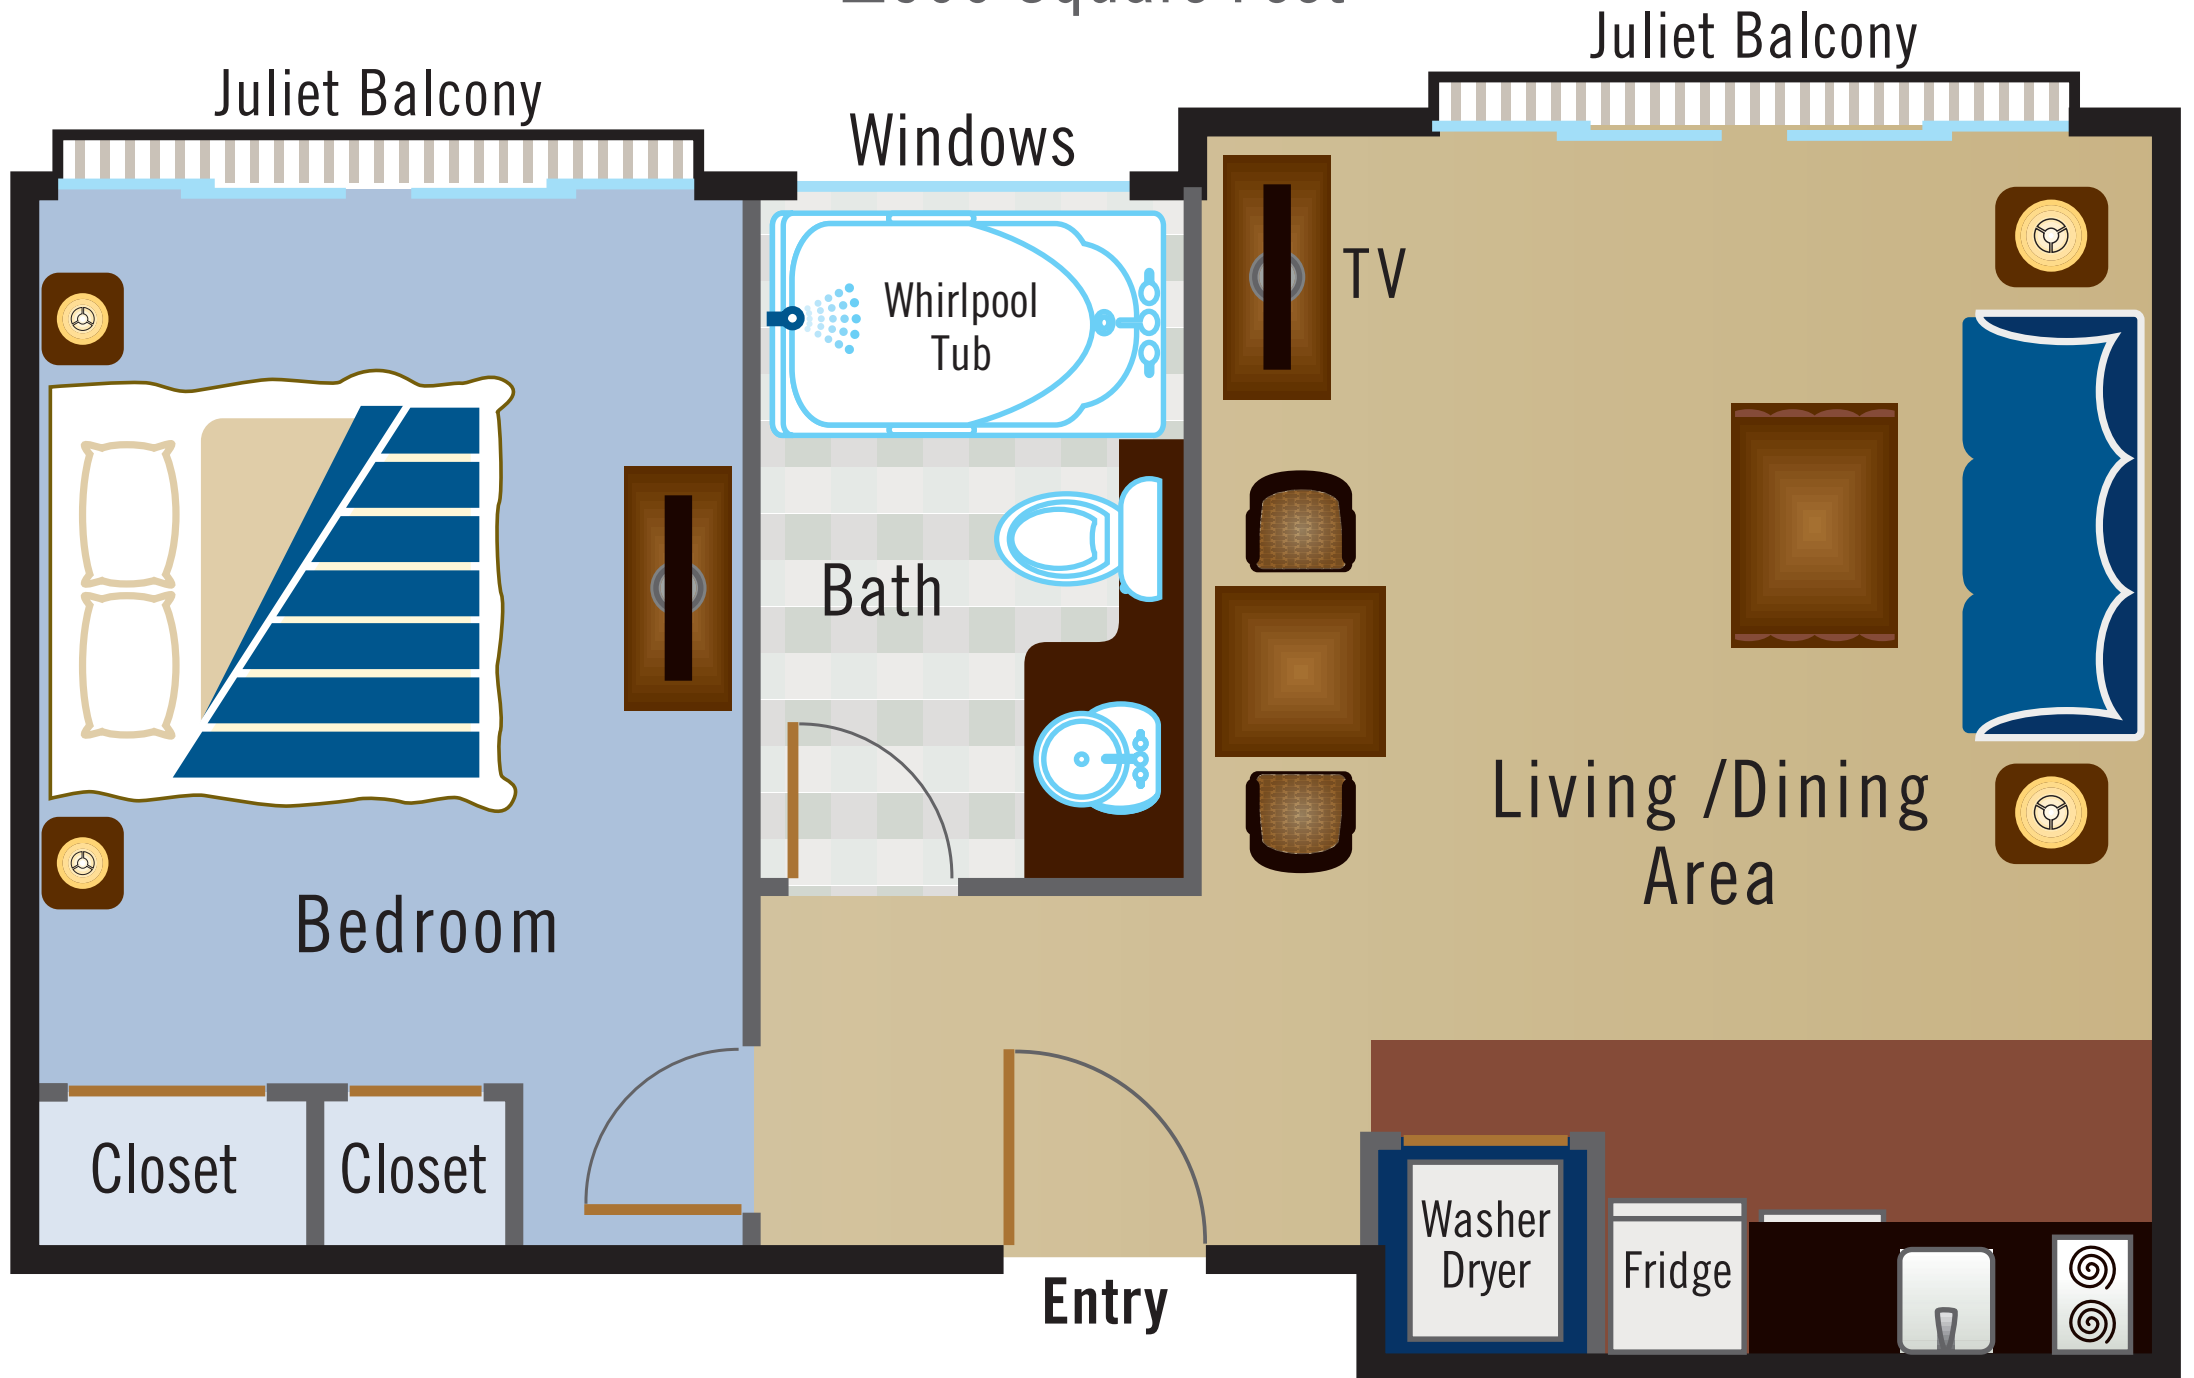

One King Bedroom Suite

±600 Square Feet

Please note: This floor plan is a fair representation of the room type. Exact layout may vary.