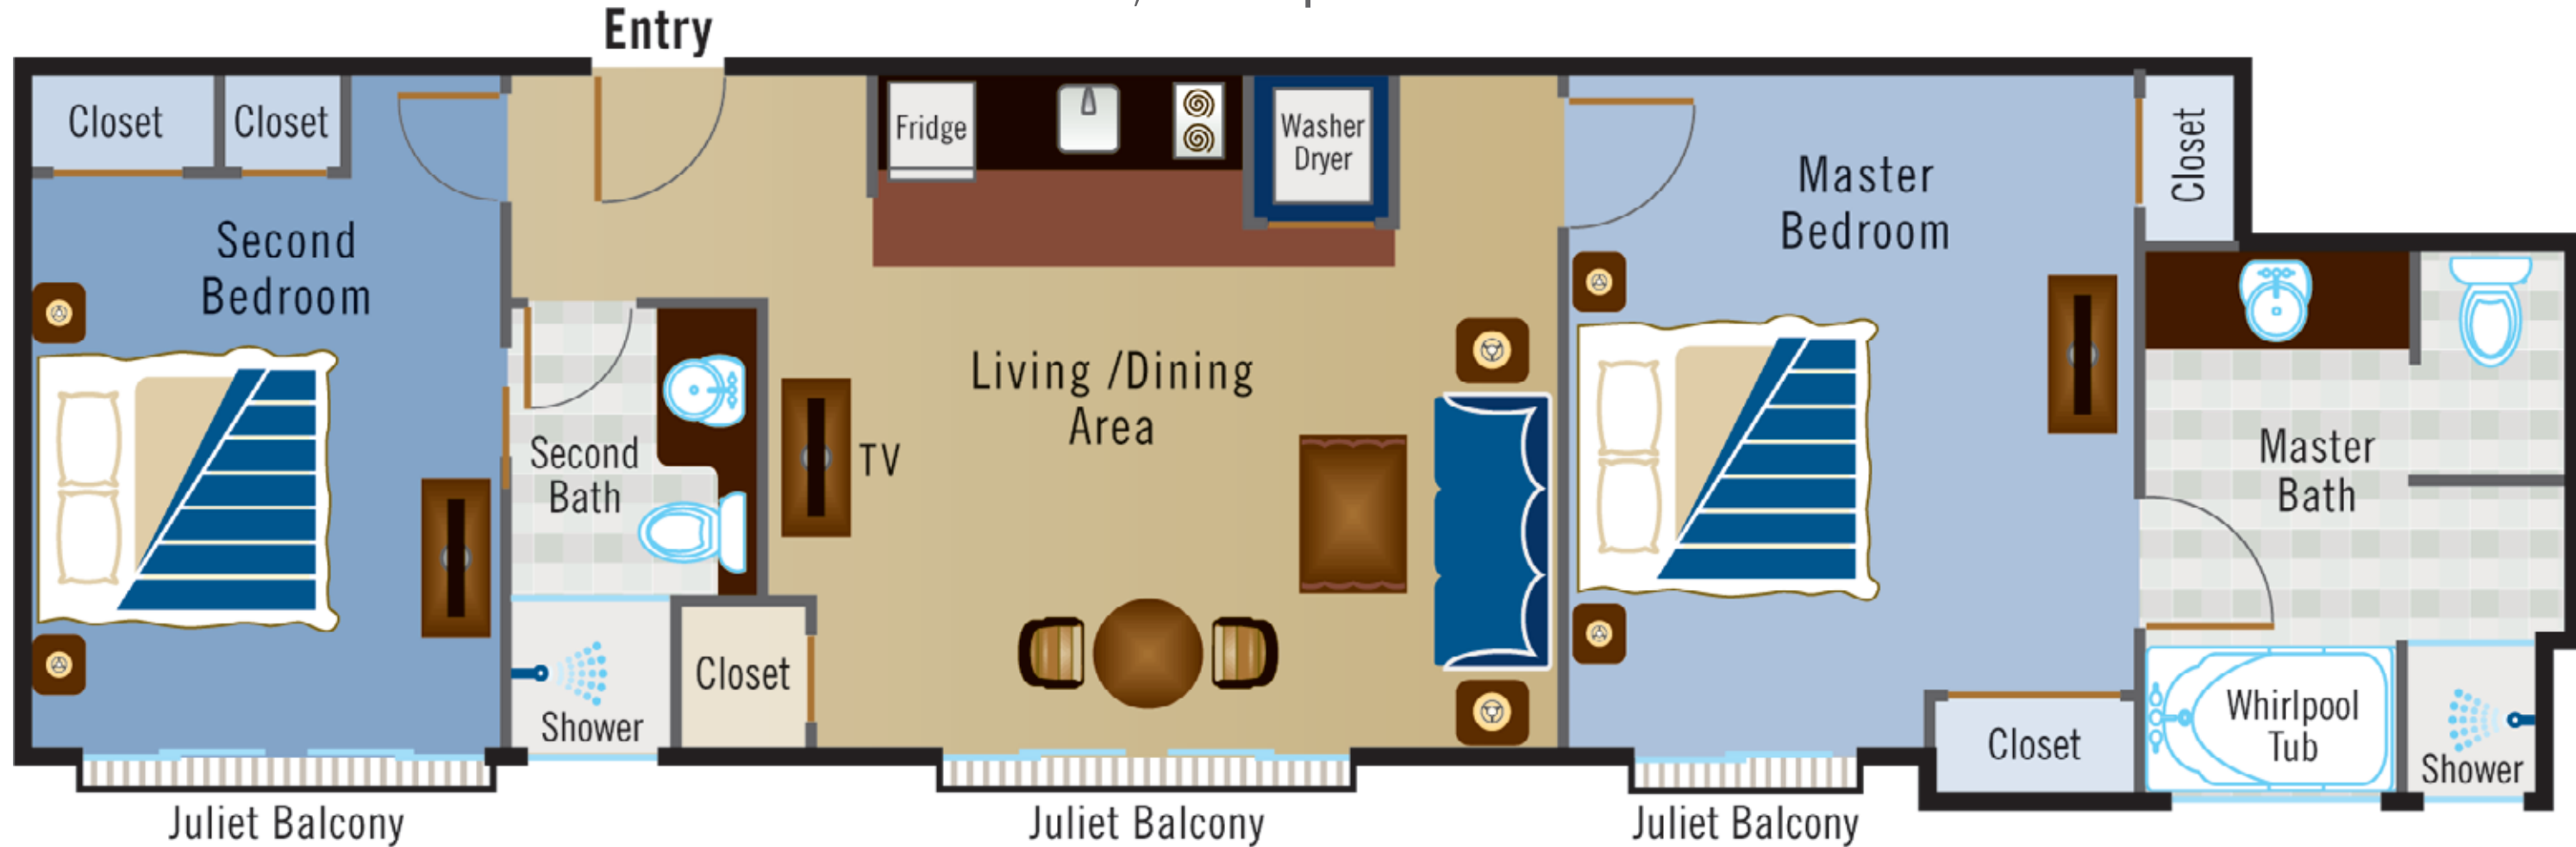

# Two King Bedroom, Two Bath Suite

±1,000 Square Feet

Please note: This floor plan is a fair representation of the room type. Exact layout may vary.