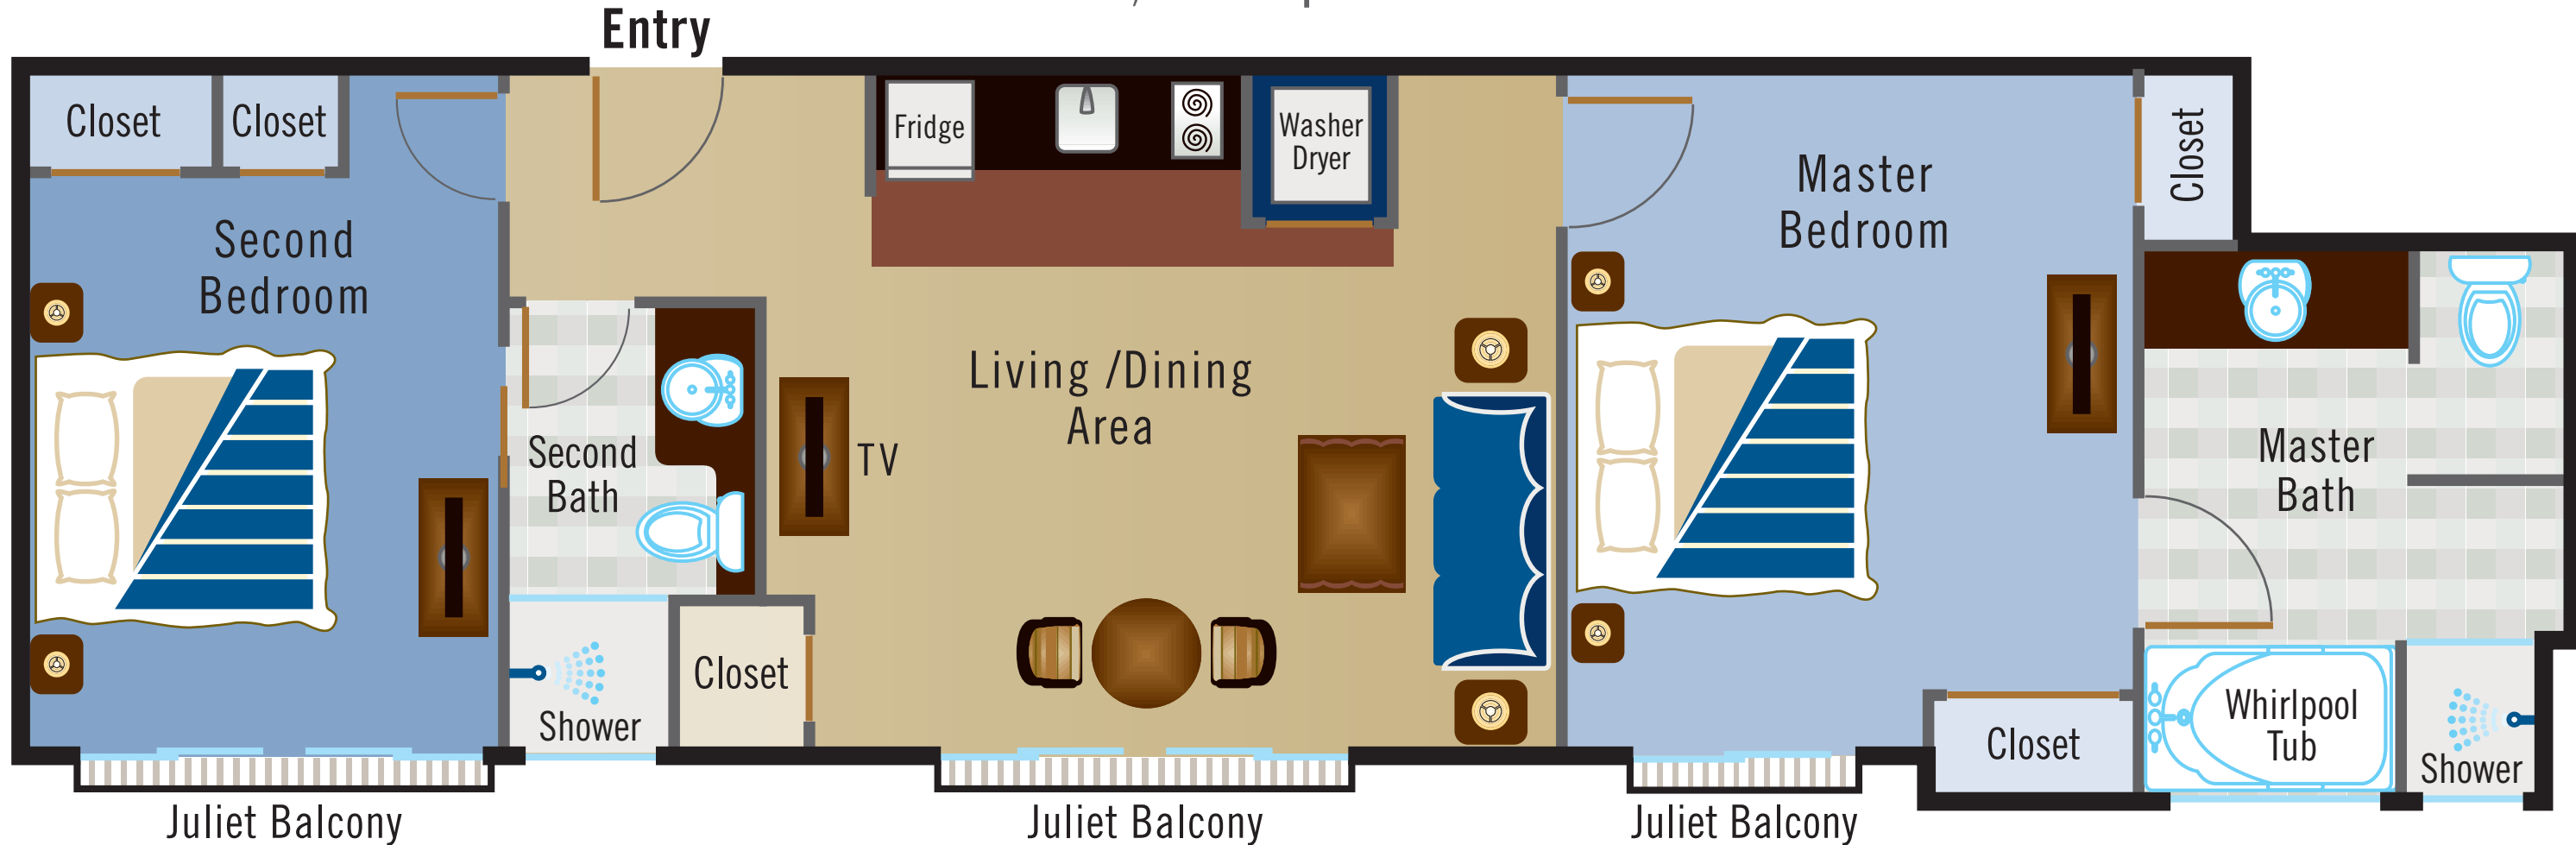

Two King Bedroom, Two Bath Suite

±1,000 Square Feet

Please note: This floor plan is a fair representation of the room type. Exact layout may vary.