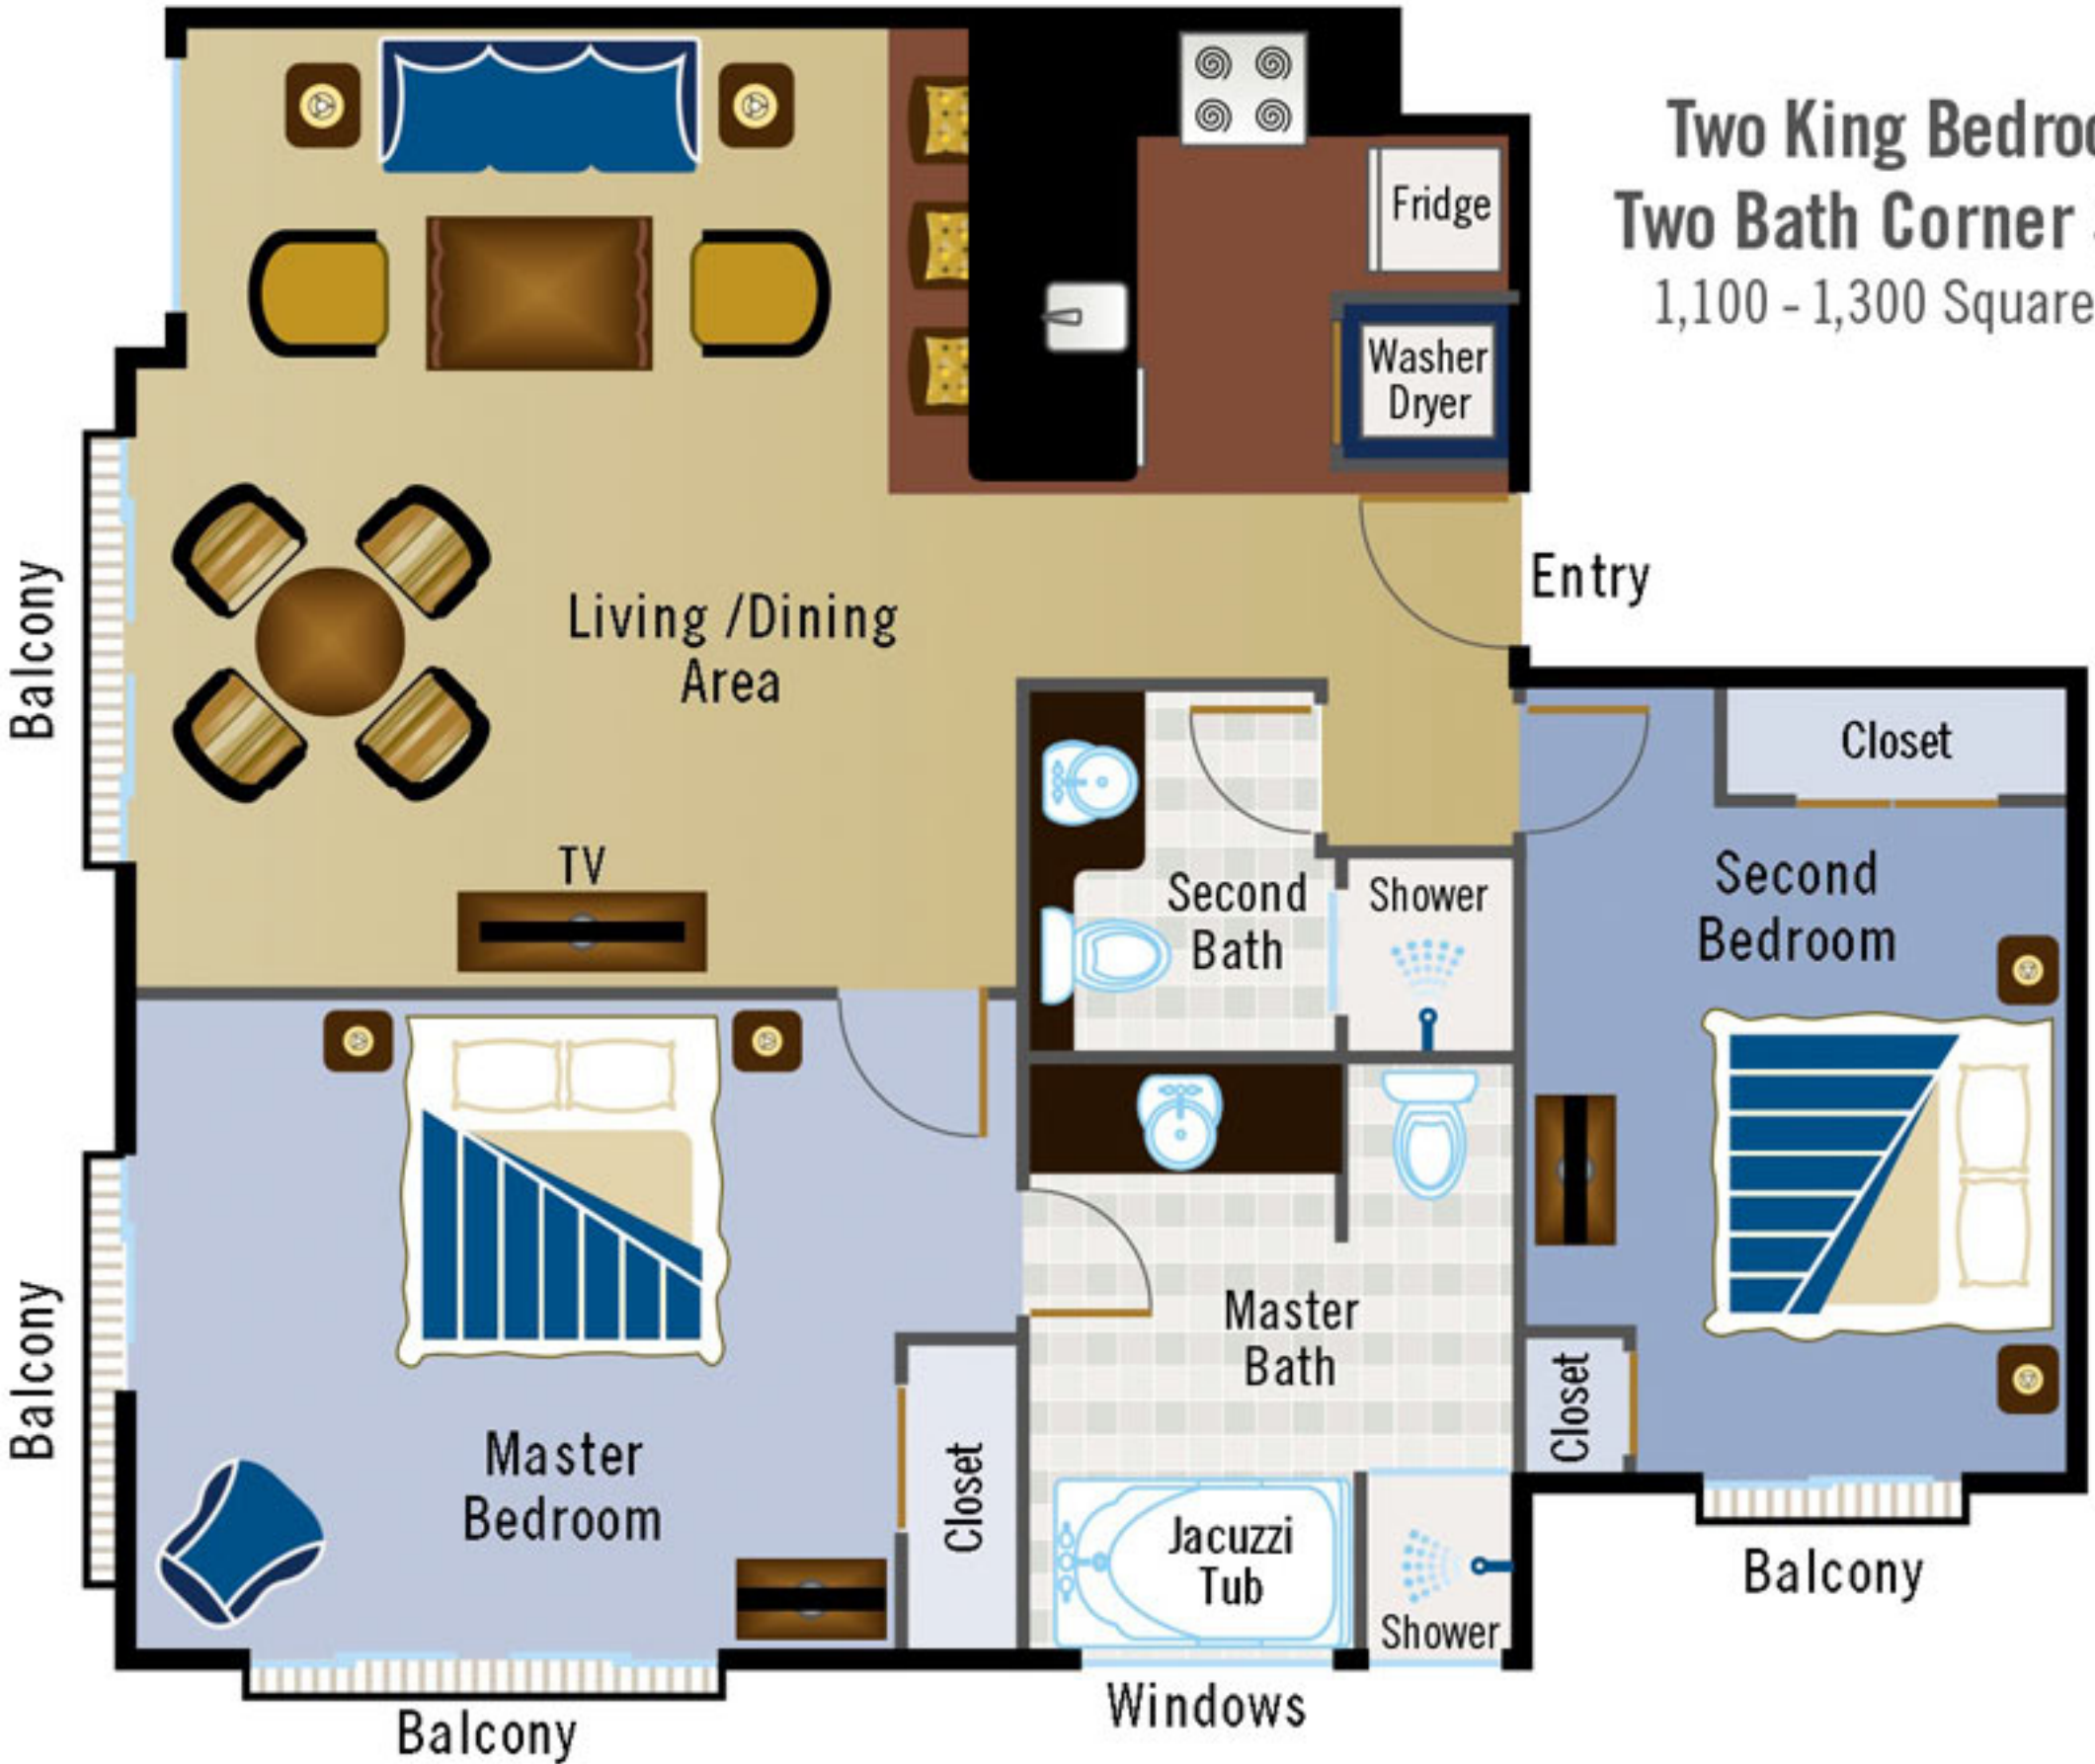

Two King Bedroom, Two Bath Corner Suite

1,100 - 1,300 Square Feet

Balcony

Balcony

Balcony

Windows

Entry

Living /Dining
Area

TV

Master
Bedroom

Jacuzzi
Tub

Master
Bath

Second
Bath

Second
Bedroom

Balcony

Fridge

Washer
Dryer

Closet

Closet

Closet

Shower

Shower